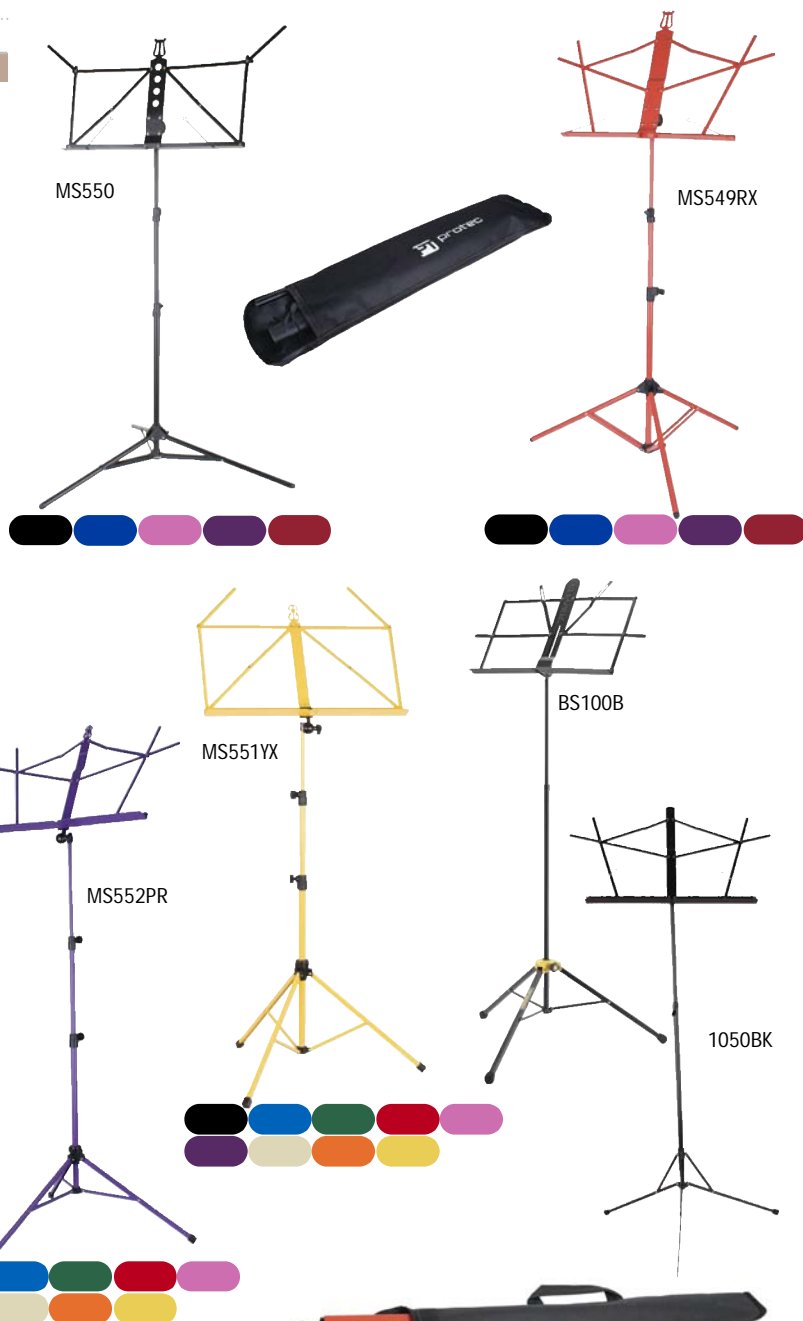

Protec Steel Stands with European Desk

Solid Steel Construction / Twist Leg Lock Design / Locking Teeth

Secures Desk

MS551	3-Section Stand w/Euro Desk - Black	$33.95
MS551BX	3-Section Stand w/Euro Desk - Blue	$33.95
MS551GX	3-Section Stand w/Euro Desk - Green	$33.95
MS551RX	3-Section Stand w/Euro Desk - Red	$33.95
MS551PK	3-Section Stand w/Euro Desk - Pink	$33.95
MS551PR	3-Section Stand w/Euro Desk - Purple	$33.95
MS551IX	3-Section Stand w/Euro Desk - Ivory	$33.95
MS551OX	3-Section Stand w/Euro Desk - Orange	$33.95
MS551YX	3-Section Stand w/Euro Desk - Yellow	$33.95

Protec Steel Stands with Standard Desk

Solid Steel Construction / Twist Leg Lock Design / Locking Teeth

Secures Desk

MS552	3-Section Stand w/Std Desk - Black	$33.95
MS552BX	3-Section Stand w/Std Desk - Blue	$33.95
MS552GX	3-Section Stand w/Std Desk - Green	$33.95
MS552RX	3-Section Stand w/Std Desk - Red	$33.95
MS552PK	3-Section Stand w/Std Desk - Pink	$33.95
MS552PR	3-Section Stand w/Std Desk - Purple	$33.95
MS552IX	3-Section Stand w/Std Desk - Ivory	$33.95
MS552OX	3-Section Stand w/Std Desk - Orange	$33.95
MS552YX	3-Section Stand w/Std Desk - Yellow	$33.95

Hercules Stand

BS100B	Music Stand with Clutchless Grip	$47.95

Bellmonte Stand

1050BK	2-Section Music Stand - Black	$20.95