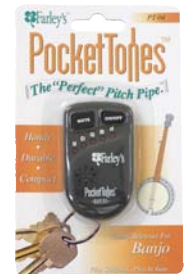

#### Pocket Tones

10001	Guitar Pocket Tone	\$12.95
10002	Mandolin / Violin Pocket Tone	\$12.95
10003	Cello / Tenor Banjo Pocket Tone	\$12.95
10004	Banjo Pocket Tone	\$12.95

10001

10004