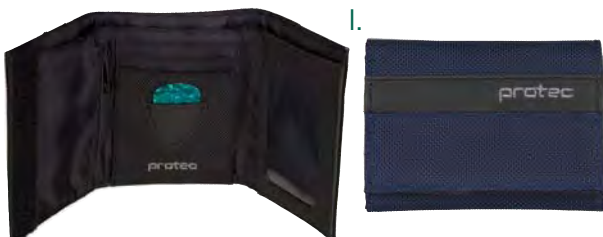

m. Utility Bag

Simple design with Zippered Closure and Strap

PT903 Protec Utility Bag - Black \$12.95

Electronics,
Keyb & Audio

Guitar
Cases & Bags

String
Cases & Bags

Guitar & String
Accessories

Drum Bags
& Accessories