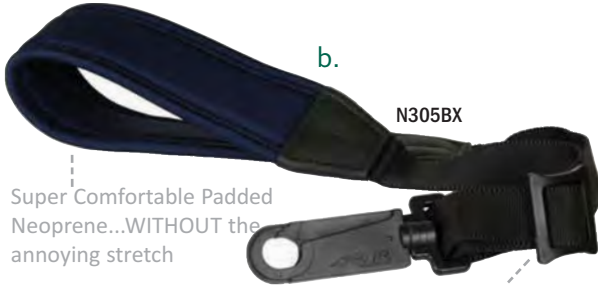

NEW A253	Bassoon Reed Case - Black	\$24.95
----------	---------------------------	---------

Leather "Less-Stress" Neck Straps

Sizing Chart*

20" (Junior): Adjusts 16 to 20"
 22" (Regular): Adjusts 18 to 22"
 24" (Tall): Adjusts 19 to 24"

*Measure from top of neck strap to bottom of hook

2 Length Adjustments to Choose From:

Relieves Neck Stress by Pulling Strap Away From Sides of Neck

EZ Grab Metal Slider

Comfort Bar Creates a Large Opening Making the Strap Very Easy To Take On & Off

Neoprene Saxophone Neck Straps

NEOPRENE Straps - 2 Hooks To Choose From:

Metal Trigger Swivel Snap

Durable Plastic Quick Release

Nylex Saxophone Neck Straps

Saxophone Harnesses

HARNESSES - 2 Hooks To Choose From: