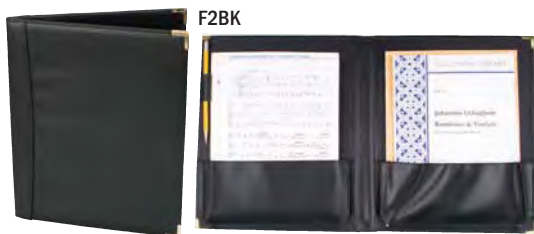

f. Quick Note Self-Inking Stamps

Quick Way to Write Scales and Finger Positions

QNC	Clarinet Quick Note Stamp	$14.95
QNF	Flute Quick Note Stamp	$14.95
QNS	Saxophone Quick Note Stamp	$14.95

Protec's Stamping/Embossing Program is Fast and Economical. Contact Us for Details!