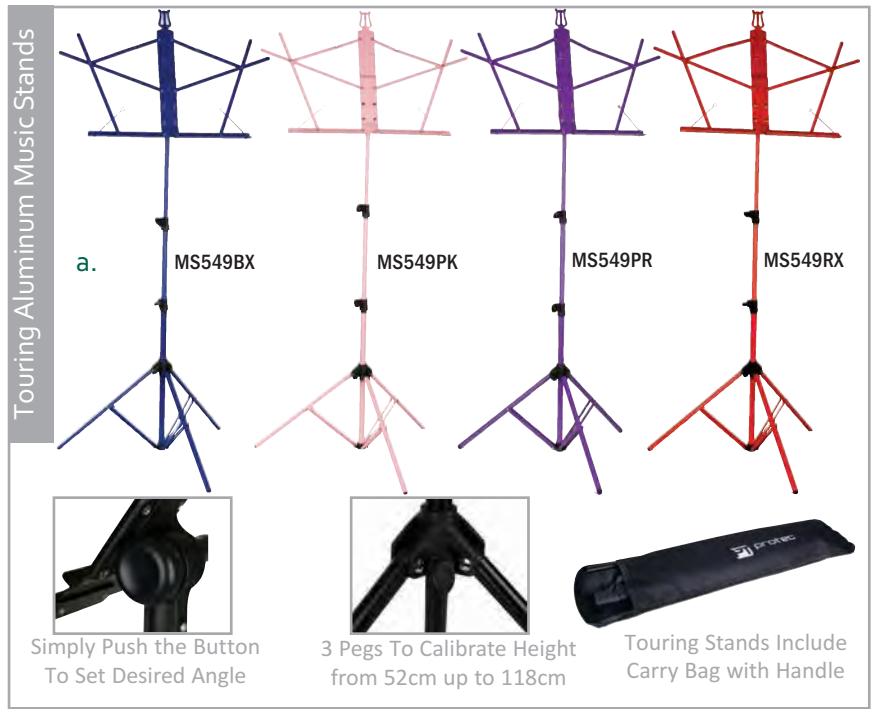

MUSIC STANDS & LIGHTS

a. Aluminum Stands by Protec

Easy-Fold Standard Desk / Carry Bag Included

MS549	3-Section Aluminum Stand - Black	$29.95
MS549BX	3-Section Aluminum Stand - Blue	$29.95
MS549PK	3-Section Aluminum Stand - Pink	$29.95
MS549PR	3-Section Aluminum Stand - Purple	$29.95
MS549RX	3-Section Aluminum Stand - Red	$29.95

b. Music Stand Bags

Handle / Velcro Closure / Durable 600D Nylon Exterior

C303	Large 25.5" Music Stand Bag - Black	$7.95
C303CAM	Large 25.5" Music Stand Bag - Camouflage	$7.95

c. Mighty Bright Stand Lights

53510	Orchestra LED Light - Black	$74.99
936601	Classic Sight Reader - Black	$11.99
ADP707	Classic Sight Reader Adapter (936601)	$9.99
BL222	Classic Sight Replacement Bulbs (2)	$3.99
912771	XtraFlex LED Light - Silver	$14.99
912772	XtraFlex LED Light - Black	$14.99
912780	XtraFlex Duet LED Light - Black	$24.99
51810	XtraFlex Duet 2 LED Light with Adapter	$39.99
850612	Roadie Lights (Carabiner & Keychain LED)	$11.99
936134	Carabiner Lights/ POP Display of 24 Pieces	$144.00