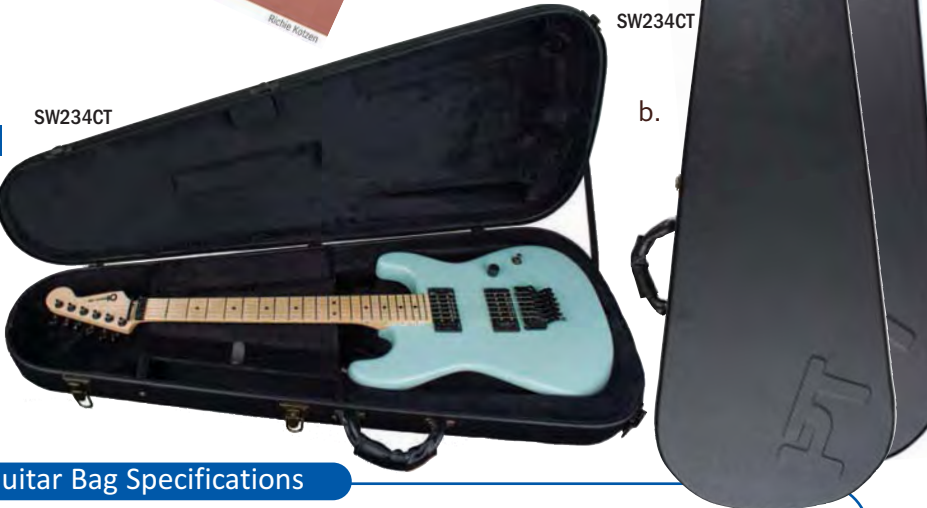

Gig Bags

Deluxe Gig Bag

CF233	Deluxe Electric Bass Bag - Black	\$56.95
-------	----------------------------------	---------

Standard Gig Bags

CF233E	Standard Electric Bass Bag - Black	\$38.95
CU200	Standard Half Size Electric/Bass Bag - Black	\$32.00

Econo Gig Bag

CF233XE	Econo Electric Bass Bag - Black	\$29.95
---------	---------------------------------	---------

GIG PAC

GIGPACB	Electric Bass GIG PAC - Black	\$32.95
---------	-------------------------------	---------

3 large pockets and a built-in organizer

Available with or without headstock window

Guitar Bag Specifications

- Deluxe Guitar Bags**
- 25mm Padding
 - Tough 600D Nylon Exterior
 - 3 Gusseted Exterior Pockets
 - Built In Organizer
 - Padded Backpack Straps
 - Padded Handle
 - Interior Headstock Patch
 - Interior Bridge Patch
 - Soft Non-Abrasive Lining