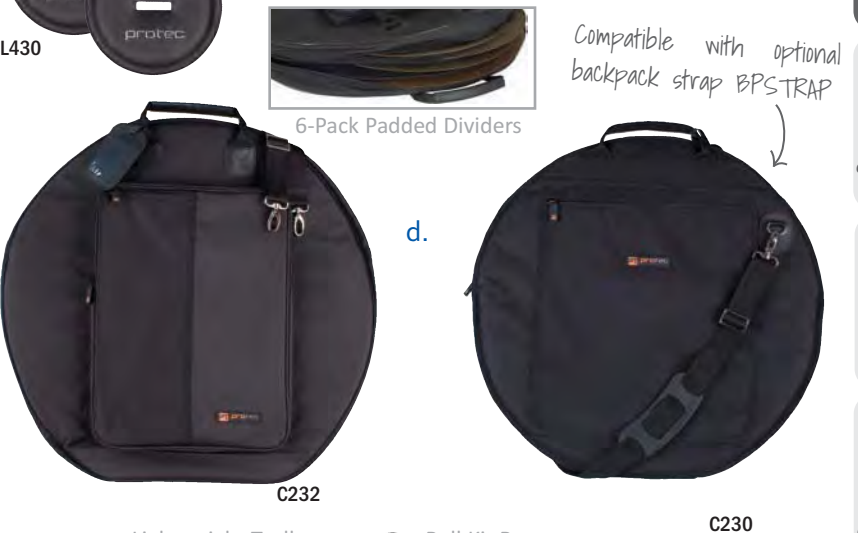

Trolley

T1	2-Section Trolley with Telescoping Handle	$25.00