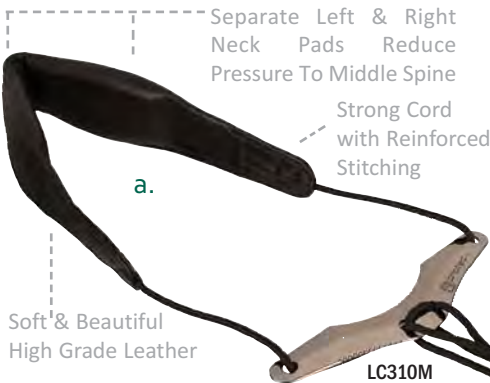

h. Oboe Reed Case

Protects 8 Oboe Reeds/Internal Padding/Allows Air Flow

A252	Oboe Reed Case - Black	\$24.95
------	------------------------	---------

i. Bassoon Reed Case

Fits 5 Bassoon Reeds/Internal Padding/Allows Air Flow

NEW A253	Bassoon Reed Case - Black	\$24.95
----------	---------------------------	---------

Leather "Less-Stress" Neck Straps

Sizing Chart*

20" (Junior): Adjusts 16 to 20"
 22" (Regular): Adjusts 18 to 22"
 24" (Tall): Adjusts 19 to 24"

*Measure from top of neck strap to bottom of hook

2 Length Adjustments to Choose From:

Relieves Neck Stress by Pulling Strap Away From Sides of Neck

EZ Grab Metal Slider

Comfort Bar Creates a Large Opening Making the Strap Very Easy To Take On & Off