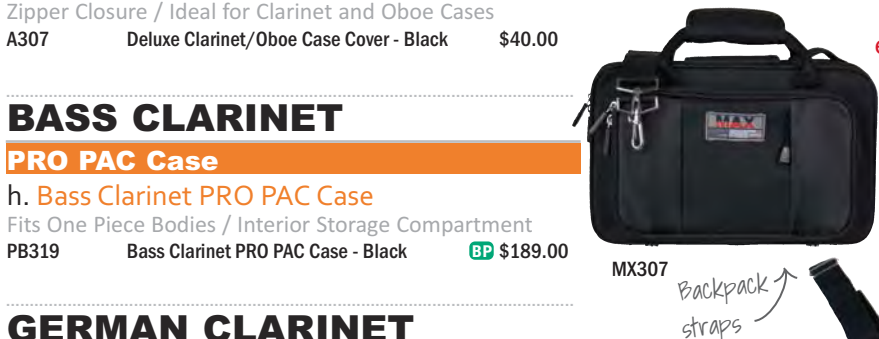

Electronics, Keyb & Audio

Guitar Cases & Bags

String Cases & Bags

Guitar & String Accessories

Drum Bags & Accessories

Brasswind Cases & Bags

Brasswind Accessories

Saxophone Cases & Bags

Other Woodwind Cases & Bags

Woodwind Accessories

Music Stands & General Acc.