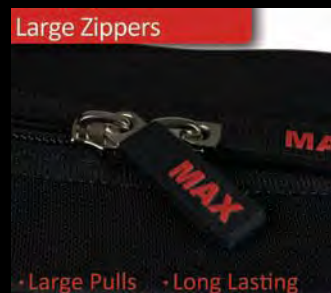

MAX

STONEWOOD

Shell

Cover

Hardware

Handle

Closure

Pocket Feature